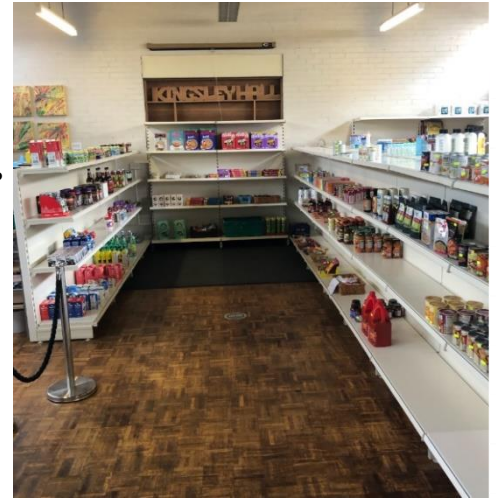

Social Supermarket @ Kingsley Hall

Kingsley Hall is home to a 'Social Supermarket'.

How does it work?

**A point system is in place for food and household items.
£5 buys you 20 points.... Which goes a long way.**

Eg.

Fresh pasta = 2 points

Bag of apples = 3 points

8 sausages = 4 points